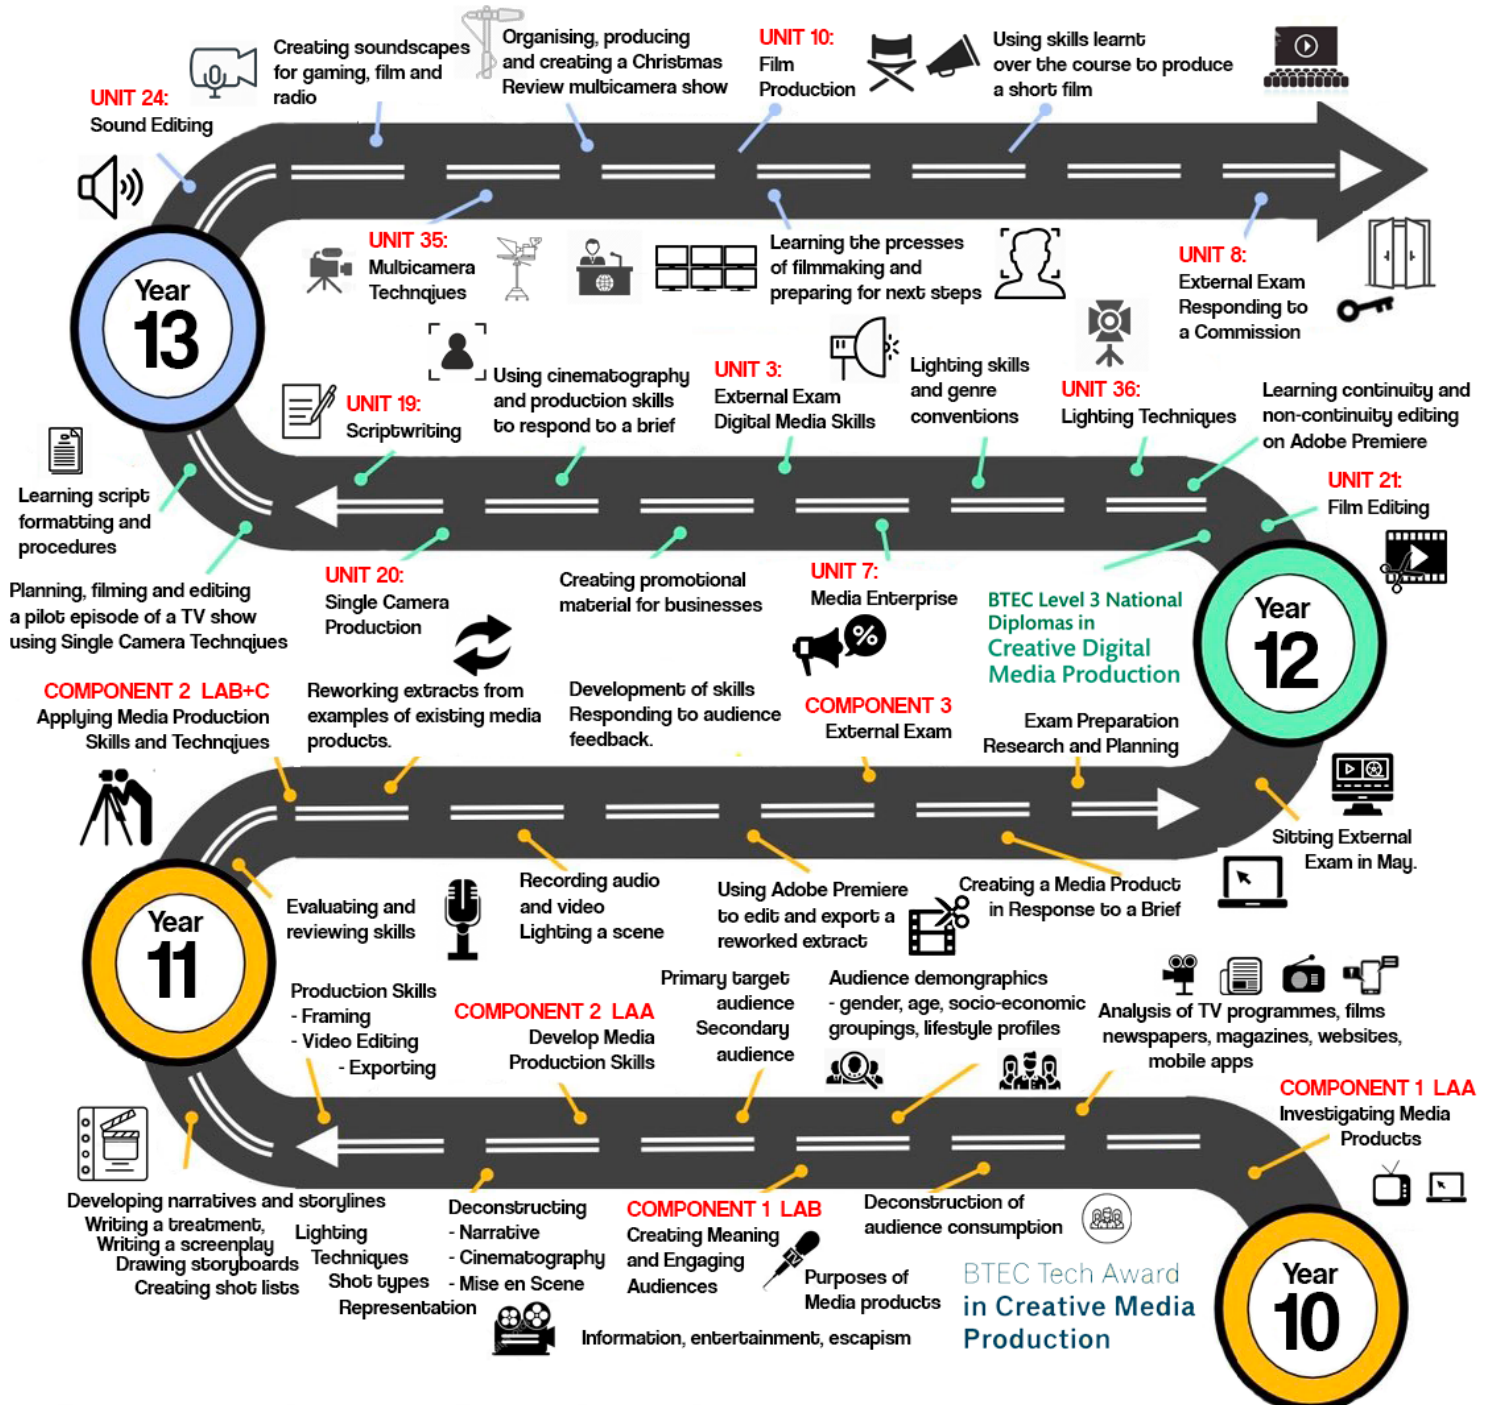

## Creative Media Extra-Curricular and Enrichment

### WOOTTON

- Wootton's LiveCast  
Student run news broadcast
- Industry Experience Trips  
Trips to experience the media industry (Sky - Feb 2020)
- LiveCast Radio  
A student run radio station
- Revision Sessions