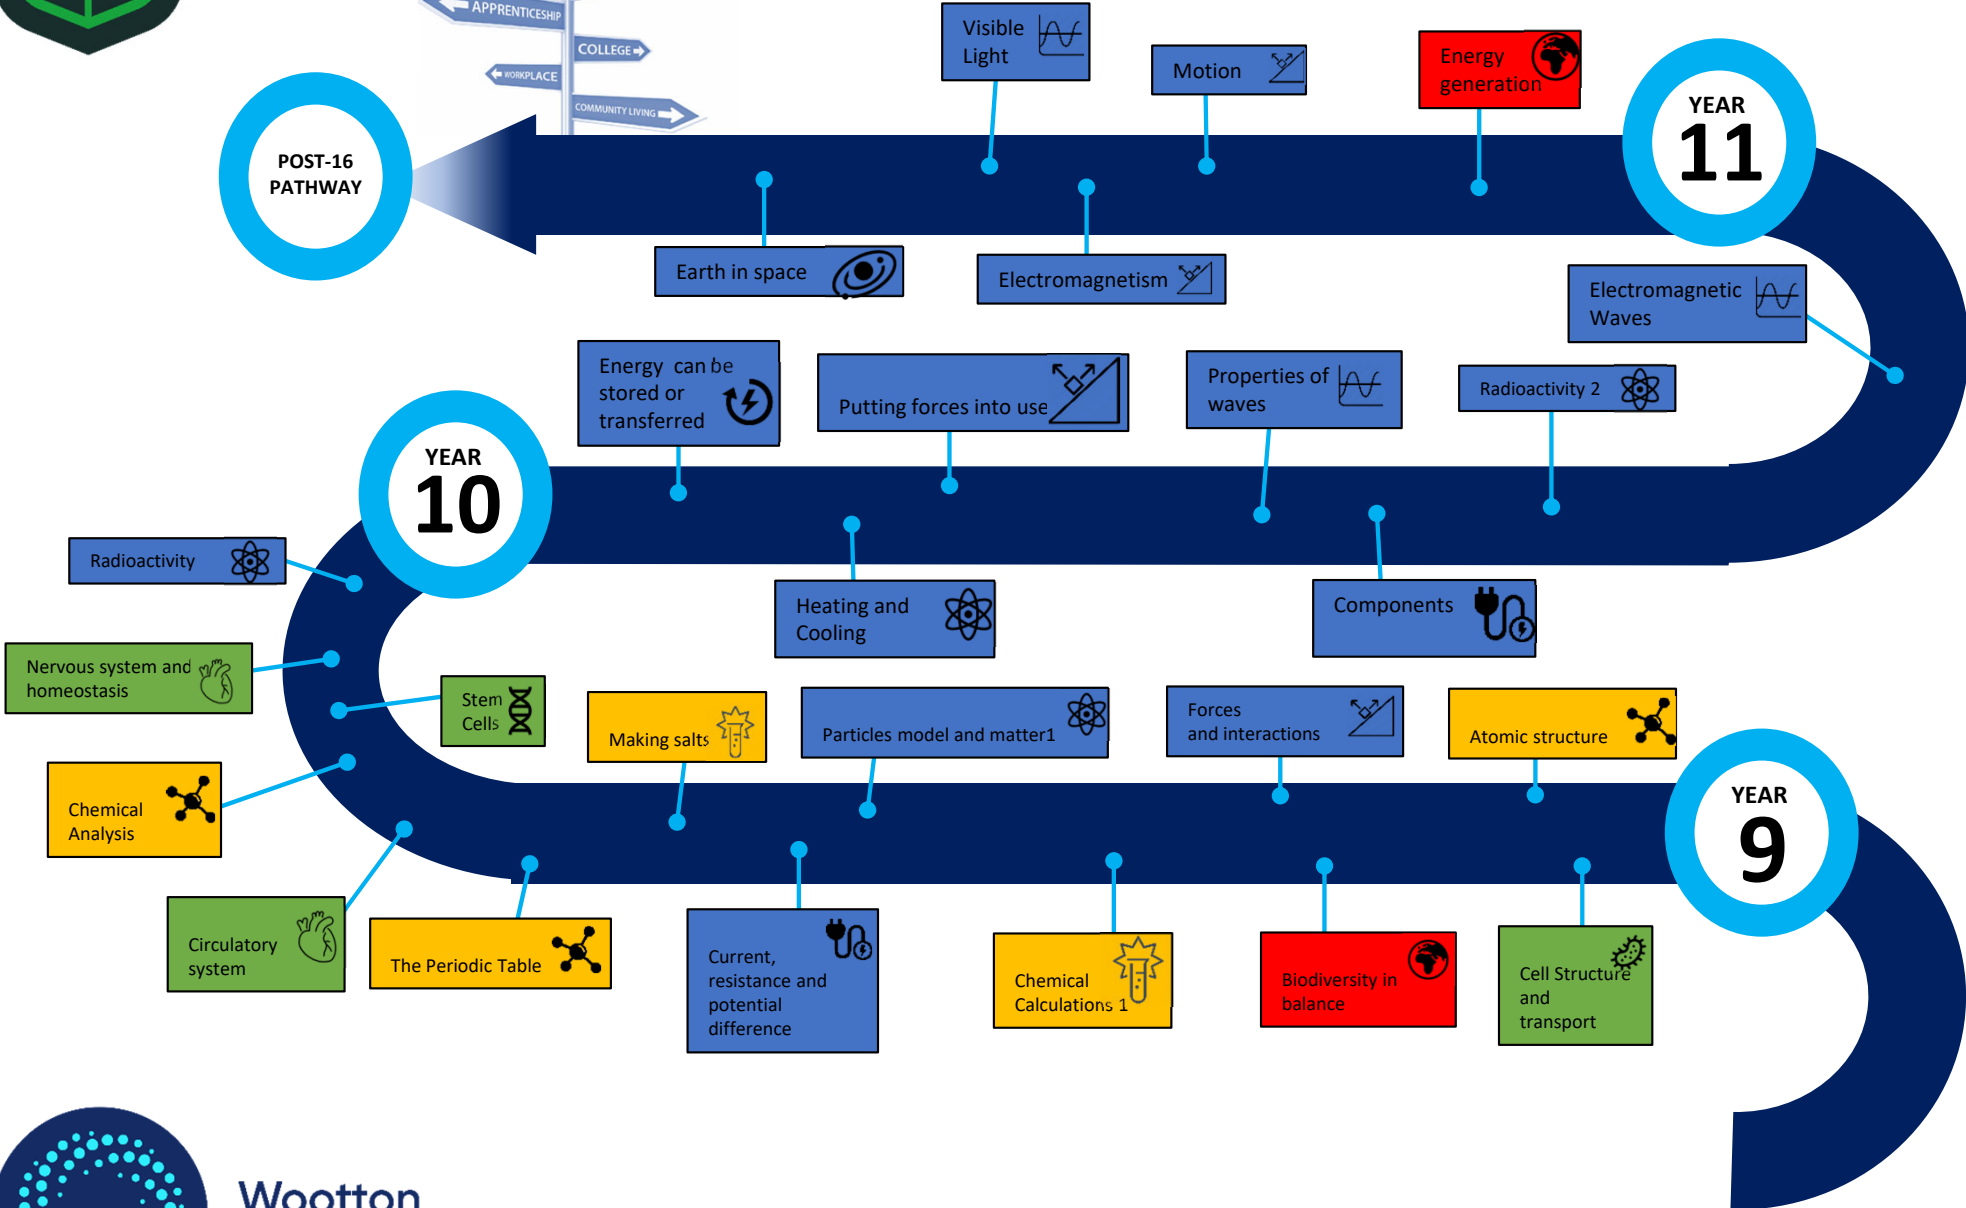

Wootton Upper School

PHYSICS GCSE

LEARNING JOURNEY

POST-16 PATHWAY

YEAR 11

YEAR 10

YEAR 9

Wootton Academy Trust